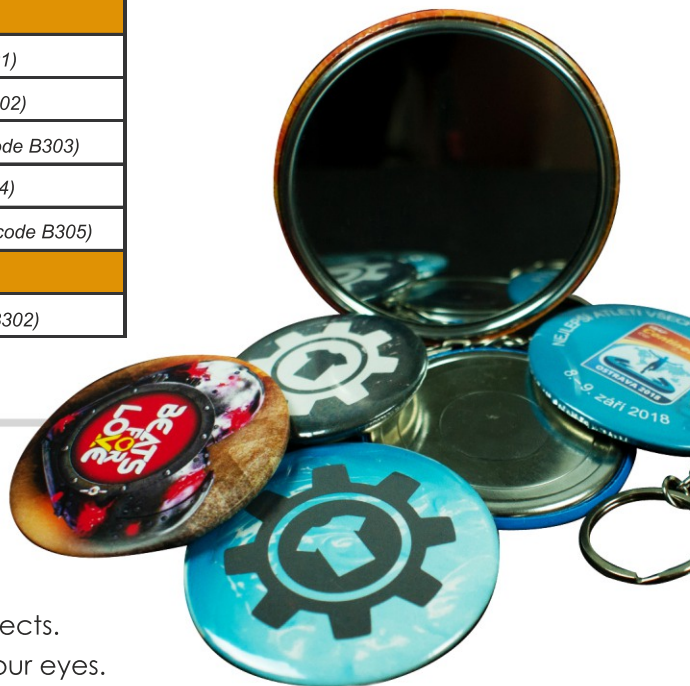

Circle
44mm - mirror (code B301)
56mm - mirror (kcode B302)
58mm - mirror, keychain (code B303)
75mm - mirror (code B304)
110mm - mirror, keychain (code B305)
Oval
69x45mm - mirror (code B302)