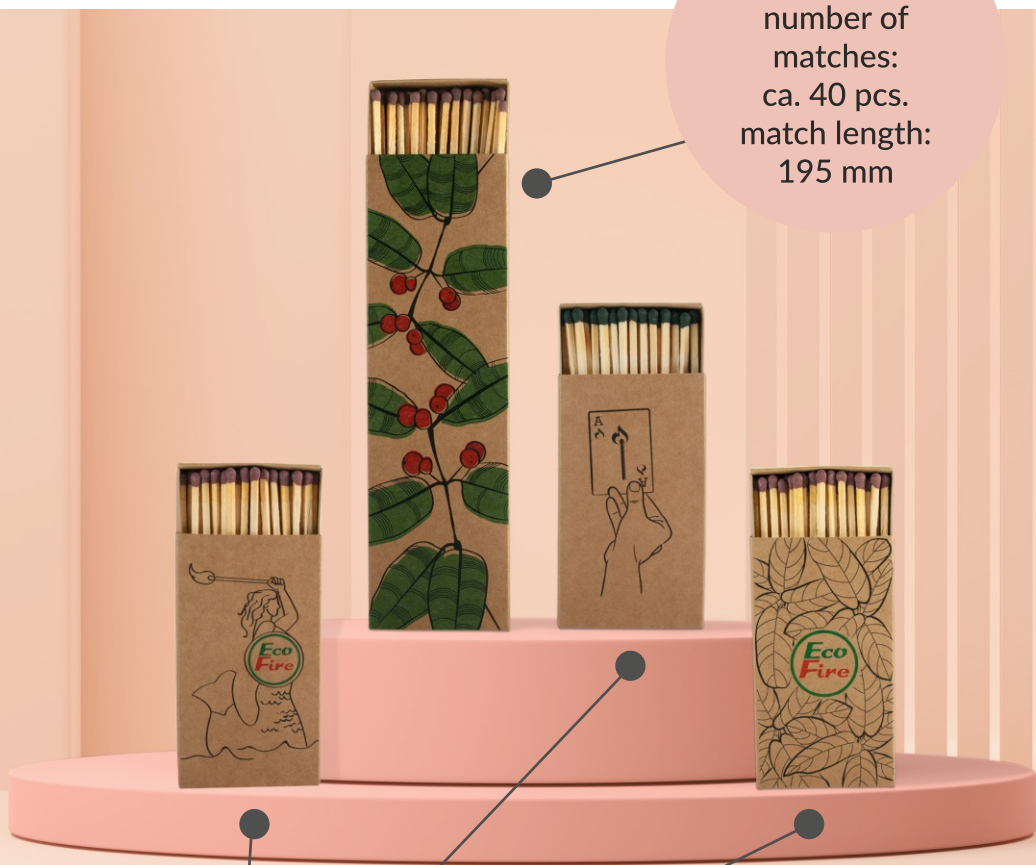

BOXES DIMENSIONS:

BX-EL100: 195x110x30 mm
BX-ML150: 140x110x30 mm
BX-L125: 110x110x30 mm

LINE NATURE

DEER
BADGER
HARE

BX-ML150

number of matches:
ca. 150 pcs.
match length:
130 mm

BX-EL100

number of matches:
ca. 100 pcs.
match length:
195 mm

BOXES DIMENSIONS:

BX-SL40: 220x65x22 mm

BX-L50: 112x62x20 mm

BX-M35: 87x60x15 mm

BX-M25: 78x42x17 mm

LINE CRAFT

BX-SL40

number of matches:
ca. 40 pcs.
match length:
195 mm

BX-L50

number of matches:
ca. 50 pcs.
match length:
97 mm

BOXES DIMENSIONS:
BX-SL40: 220x65x22 mm
BX-L50: 112x62x20 mm

LINE CHRISTMAS

GRAPHIC ELEMENTS

GOLD PLATING

BX-L35

number of matches:
ca. 35 pcs.
match length:
97 mm

BX-SL40

number of matches:
ca. 40 pcs.
match length:
195 mm

BOXES DIMENSIONS:
BX-SL40: 220x65x22 mm
BX-L35: 112x48x18 mm

LINE FOLK

BX-L125

number of
matches:
ca. 125 pcs.
match length:
97 mm

BOX BX-L125 DIMENSIONS:
110x110x30 mm