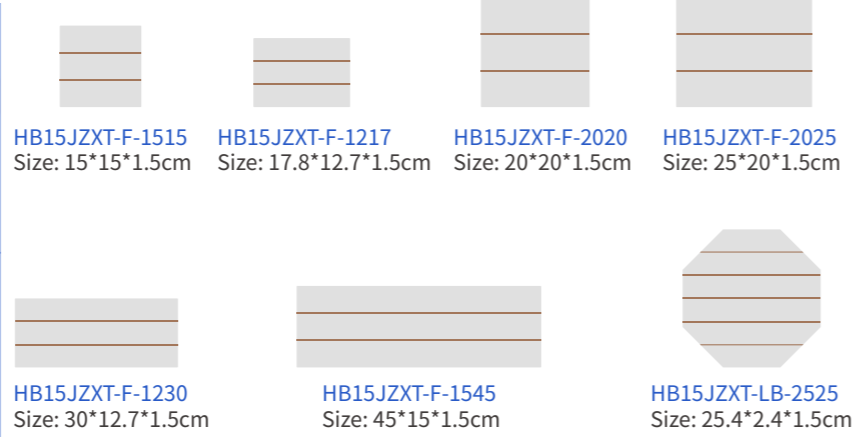

MDF Sign w/ Stripes

NEW

For sublimation, 15mm thick, single-sided.

- HB15JZXT-F-1515 Size: 15*15*1.5cm
- HB15JZXT-F-1217 Size: 17.8*12.7*1.5cm
- HB15JZXT-F-2020 Size: 20*20*1.5cm
- HB15JZXT-F-2025 Size: 25*20*1.5cm
- HB15JZXT-F-1230 Size: 30*12.7*1.5cm
- HB15JZXT-F-1545 Size: 45*15*1.5cm
- HB15JZXT-LB-2525 Size: 25.4*2.4*1.5cm
- HB15JZXT-R-2525 Size: φ25.4*1.5cm
- HB15JZXT-R-3030 Size: φ30.5*1.5cm
- HB15JZXT-DB-1225 Size: 25.4*12.7*1.5cm
- HB15JZD-DB-1225 Size: 25.4*12.7*1.5cm
- HB15JZXT-EG-2738 Size: 21*38*1.5cm
- HB15JZXT-RB-2138 Size: 21*38*1.5cm