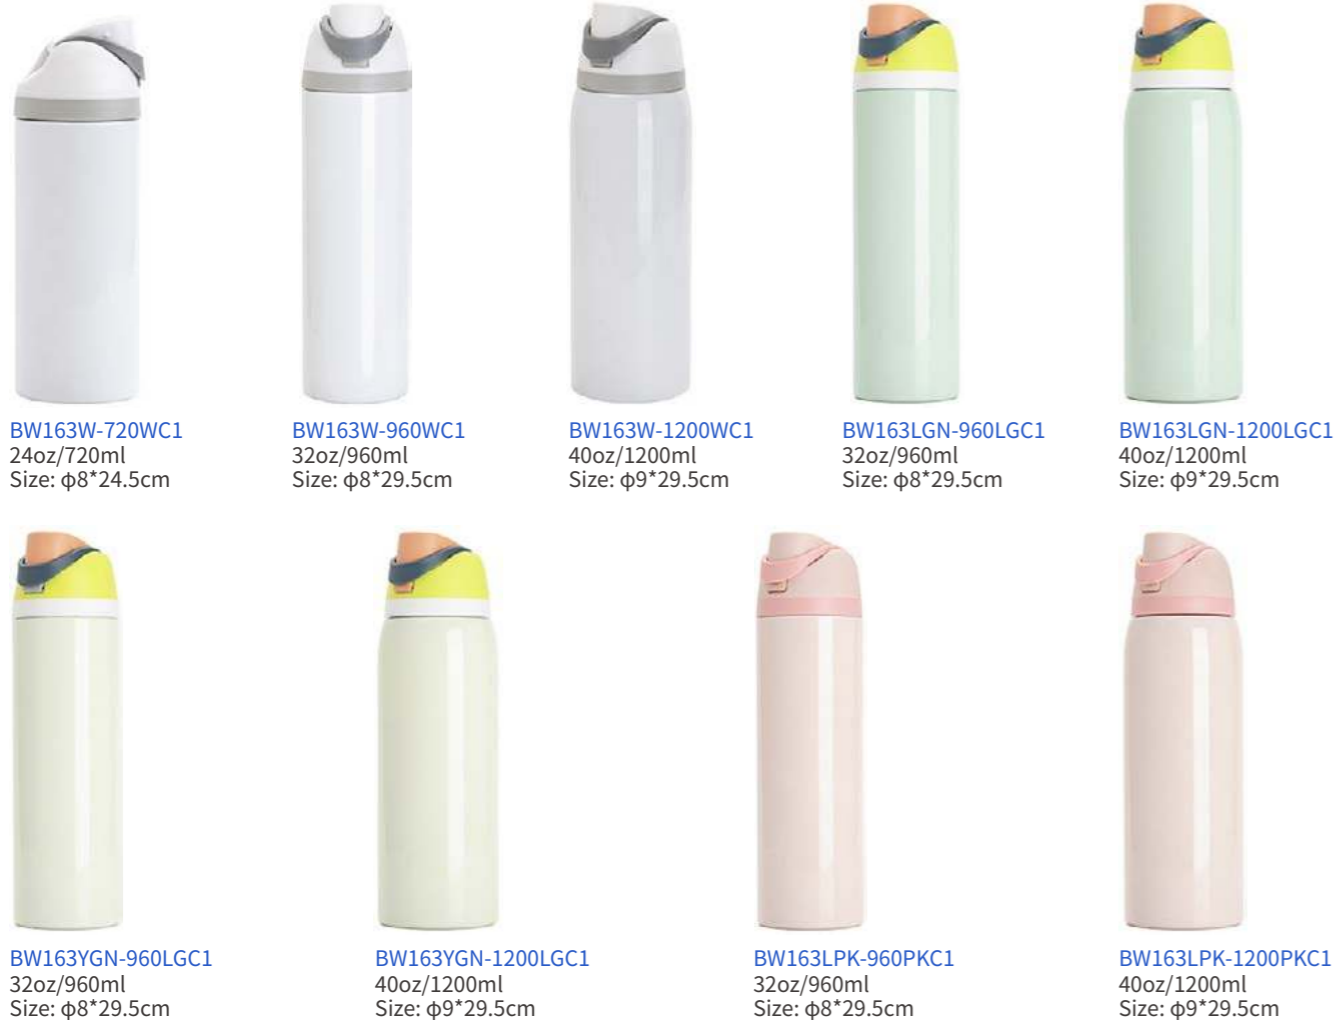

36oz/1080ml Size: $\Phi 9 \times 23.3$ cm

BW116S-1200 BW116W-1200 BW116W-1200H BW116W-1200XZK BW116W-1200HXZK BW116W-1200XZSH BW116W-1200TS

Stainless Steel Water Bottle with Flip One Touch Portable Lid

NEW