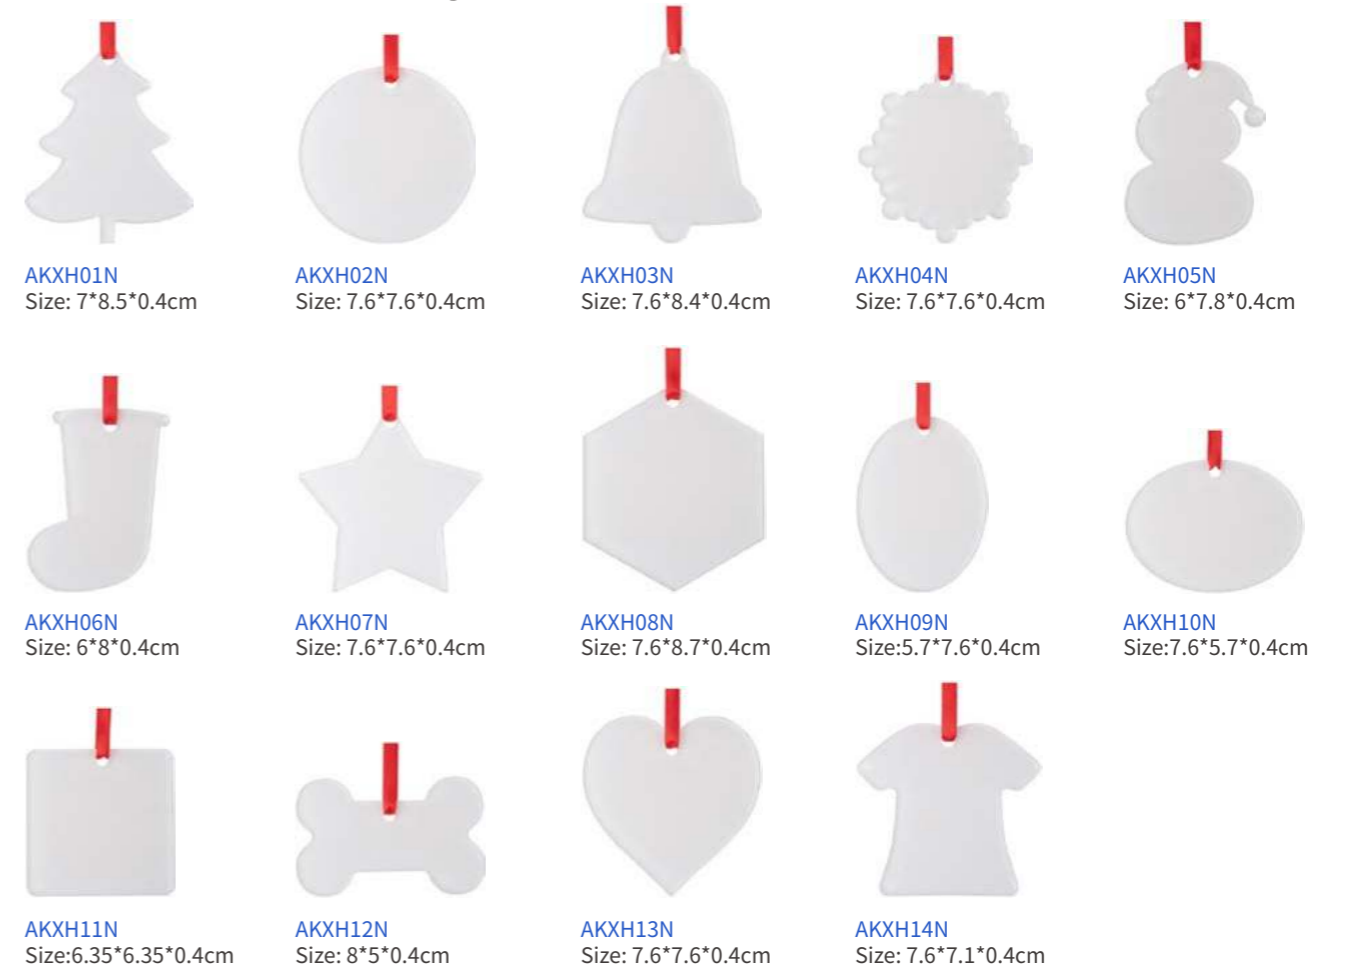

Sublimation Acrylic Ornament