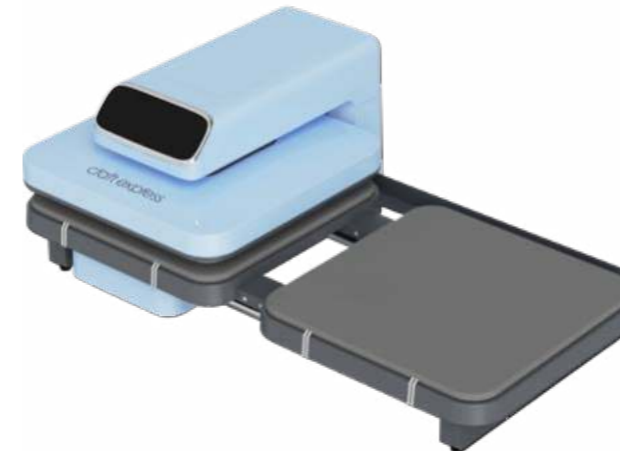

Dual Station AutoMax Heat Press **NEW**

Item No.	CE-DAUPB3838LB
Heat Platen	38x38cm / 15x15in
Power	1200W MAX ± 10%
Voltage	230V/120V 50~60Hz
Temp. Range	40-205° C(104-401° F)
Time Range	1-999 seconds