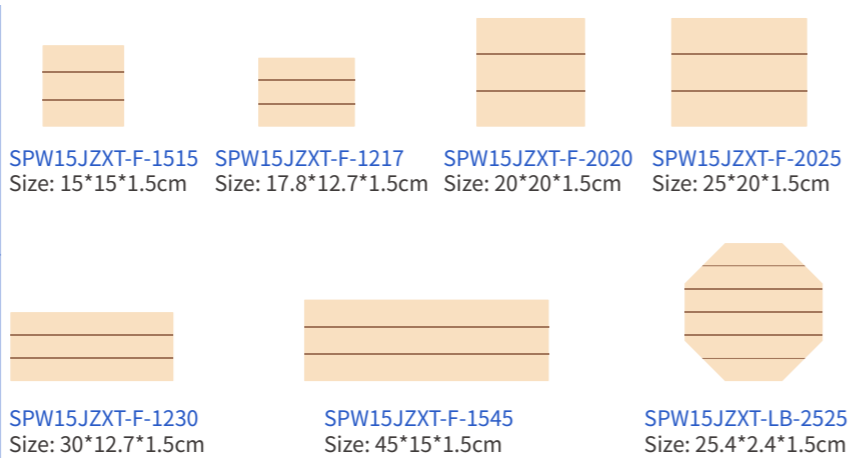

Plywood Sign w/ Stripes

NEW

For sublimation, 15mm thick, single-sided.

- SPW15JZXT-F-1515 Size: 15*15*1.5cm
- SPW15JZXT-F-1217 Size: 17.8*12.7*1.5cm
- SPW15JZXT-F-2020 Size: 20*20*1.5cm
- SPW15JZXT-F-2025 Size: 25*20*1.5cm
- SPW15JZXT-F-1230 Size: 30*12.7*1.5cm
- SPW15JZXT-F-1545 Size: 45*15*1.5cm
- SPW15JZXT-LB-2525 Size: 25.4*2.4*1.5cm
- SPW15JZXT-R-2525 Size: φ25.4*1.5cm
- SPW15JZXT-R-3030 Size: φ30.5*1.5cm
- SPW15JZD-DB-1225 Size: 25.4*12.7*1.5cm
- SPW15JZXT-DB-1225 Size: 25.4*12.7*1.5cm
- SPW15JZXT-RB-2138 Size: 21*38*1.5cm
- SPW15JZXT-EG-2738 Size: 21*38*1.5cm