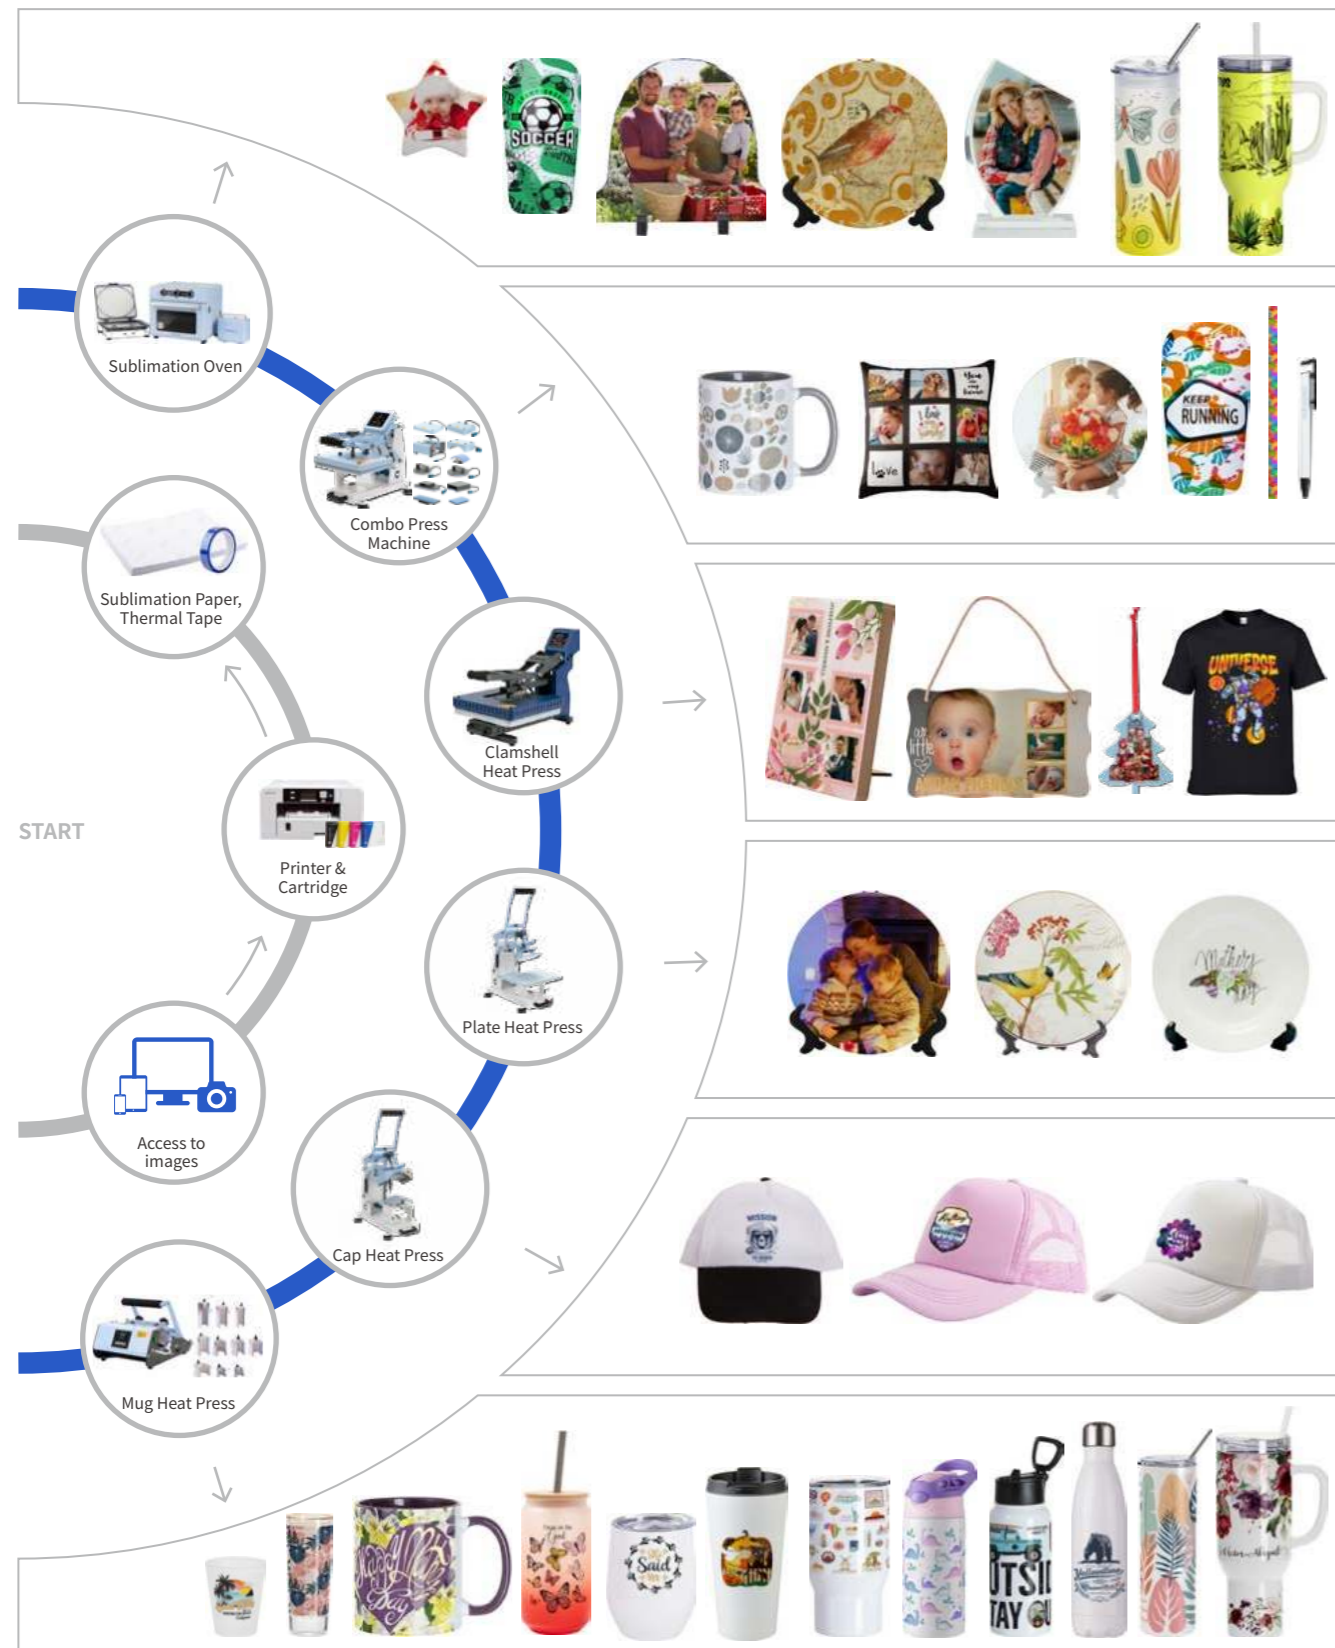

The Process of Sublimation

SG500/SG1000

Kickstart your business with the Sawgrass SG500&SG1000, the only desktop printer designed for sublimation. With low start up and running costs, you'll soon be creating customized products with vibrant HD images - quickly, easily and profitably.