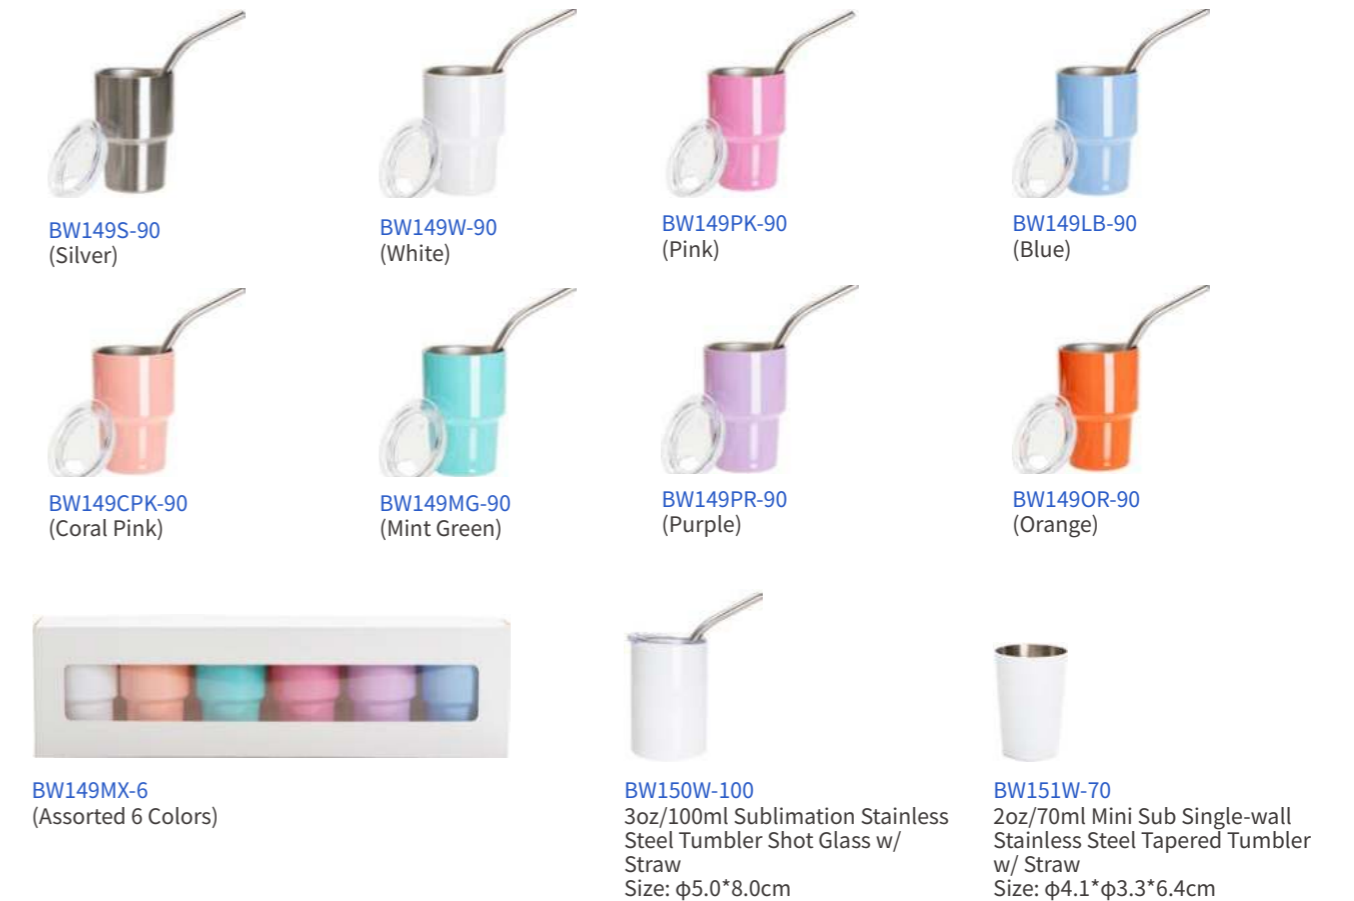

Size: φ5.1*φ3.9*8.1cm 3oz/90ml

BW149S-90
(Silver)

BW149W-90
(White)

BW149PK-90
(Pink)

BW149LB-90
(Blue)

BW149CPK-90
(Coral Pink)

BW149MG-90
(Mint Green)

BW149PR-90
(Purple)