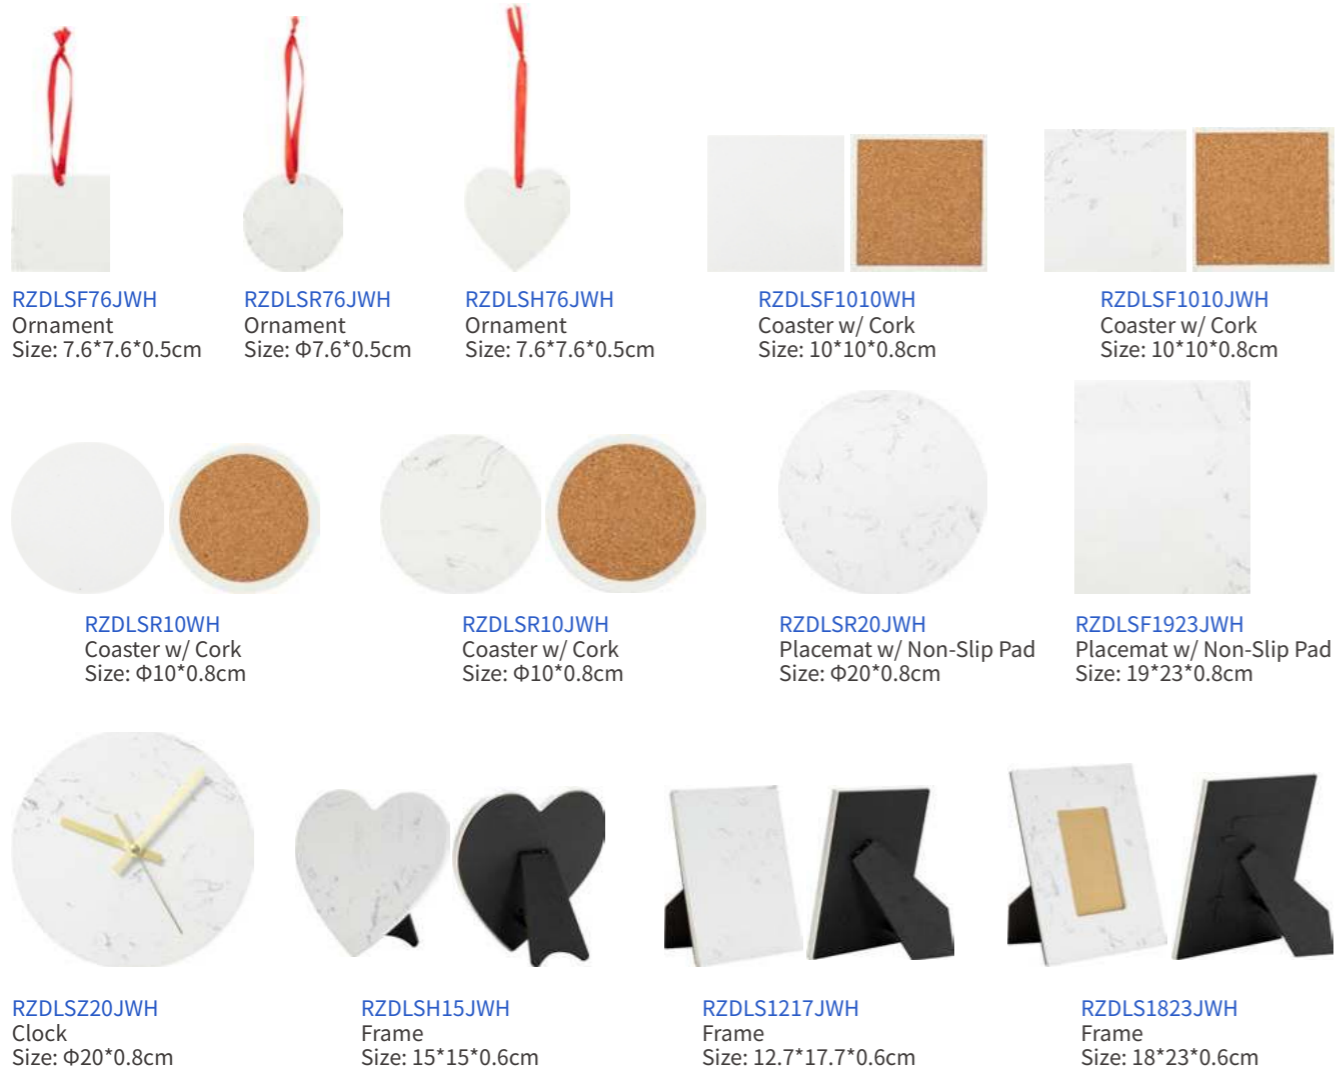

PHOM6776R
Size: 6.7*7.6cm

PHOM7676
Size: 7.6*7.6cm

PHOM7610
Size: 7.6*10cm

PHOM6812
Size: 6.8*12cm

Double-Sided Plywood Ornament

Plastic Christmas Ornament

Sublimation Acrylic Ornament

Sublimation Marble Tiles, Coasters & Ornaments