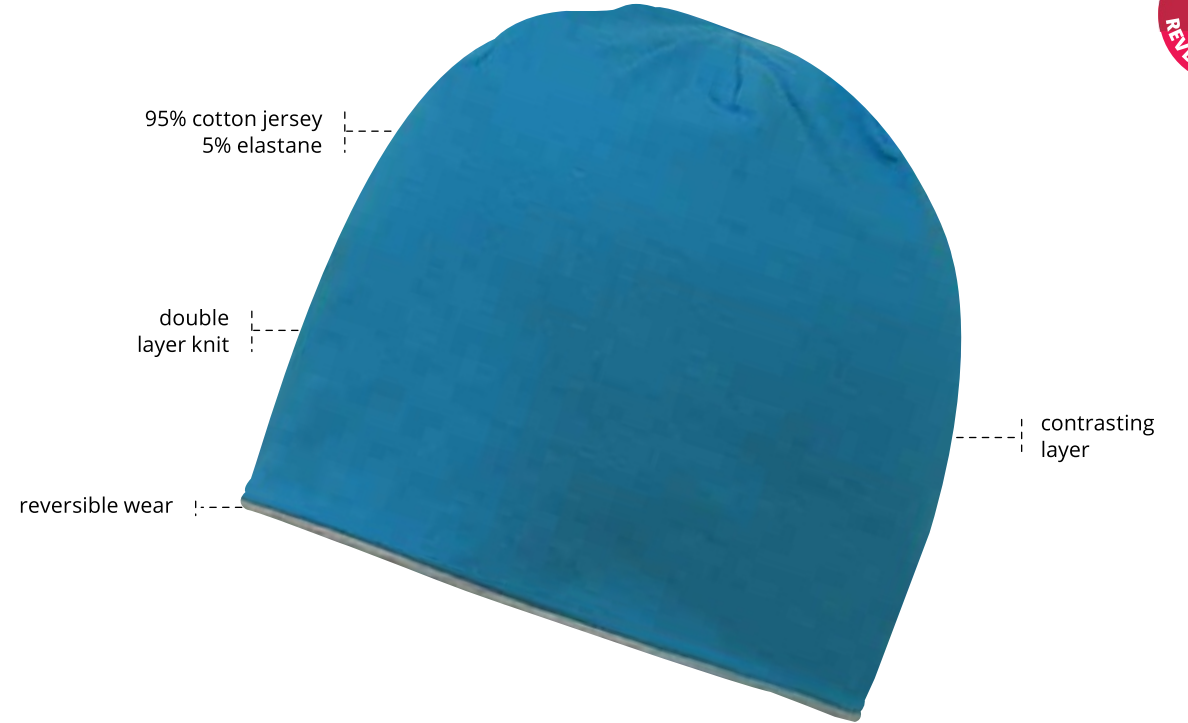

3049

CONTRASTING JERSEY

- 3
  BLACK
  ASH GREY

  OUTSIDE / INSIDE
- 14
  NAVY
  WHITE

  OUTSIDE / INSIDE
- 18
  TURQUOISE
  ASH GREY

  OUTSIDE / INSIDE
- 19
  LIME
  ASH GREY

  OUTSIDE / INSIDE
- 10
  ORANGE
  BLACK

  OUTSIDE / INSIDE