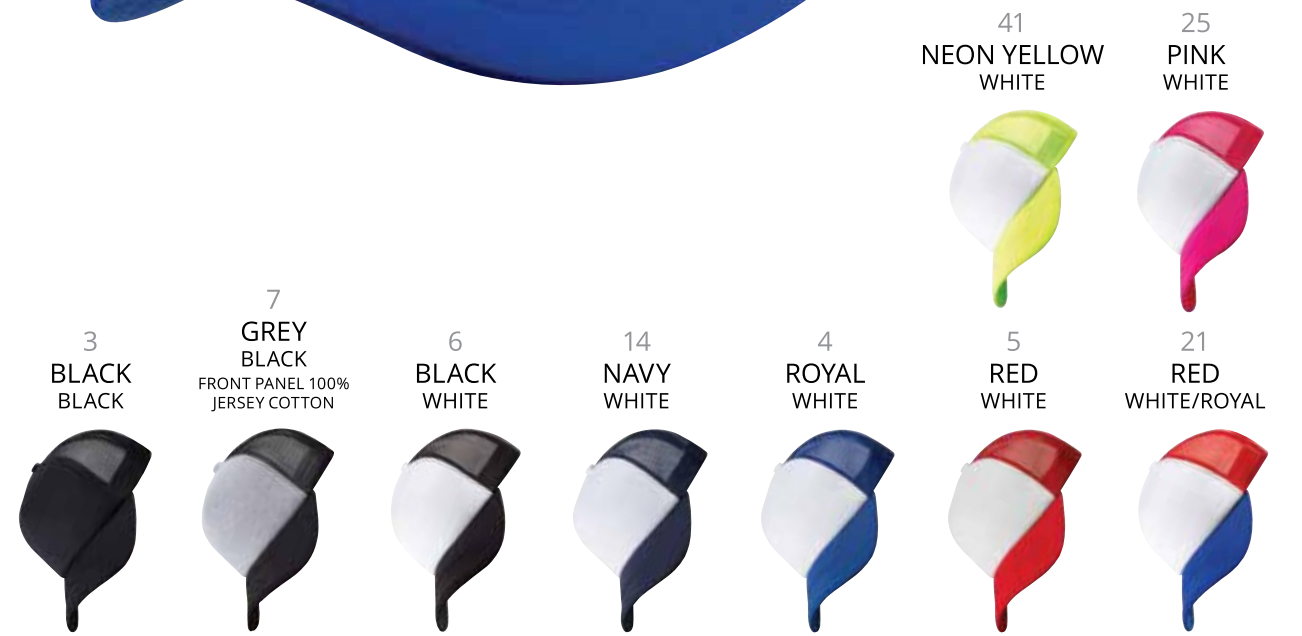

4019

TRUCKER