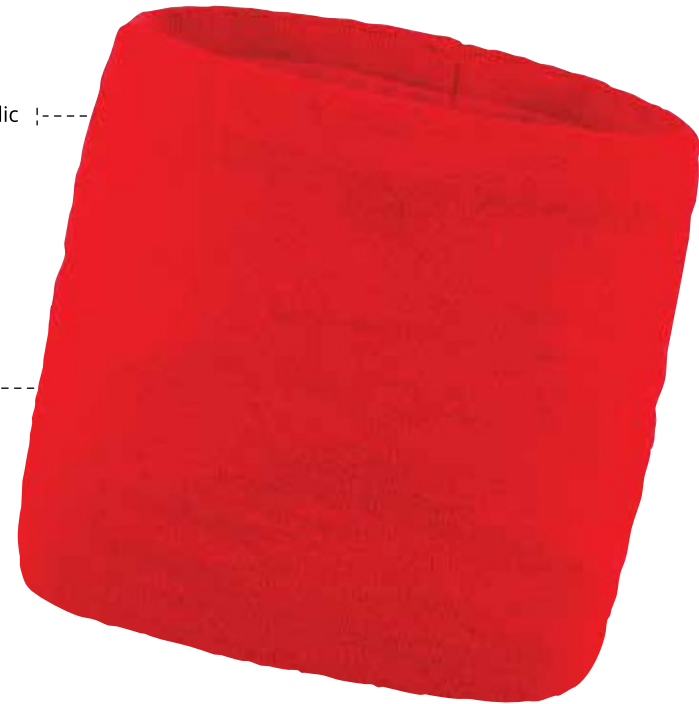

3081

PURE SNOOD

100% acrylic
full fleece lining

3081

PURE SNOOD

100% acrylic |-----

full fleece lining |-----

47
ASH GREY