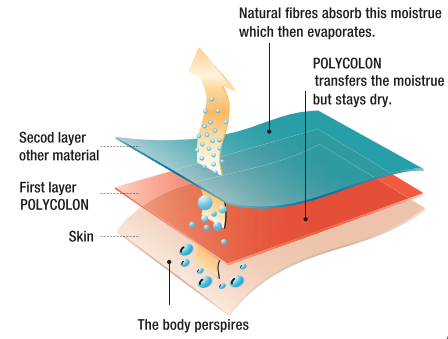

47
ASH GREY

3059

PRESTIGE

100% acrylic
POLYCOLON inside lining
one layer knit

coFEE®

It's dry when it's wet - it's warm when it's cold!

The functional garment for the active sportsman gets rid of uncomfortable moisture from the skin, is light and guarantees highest wearing comfort.